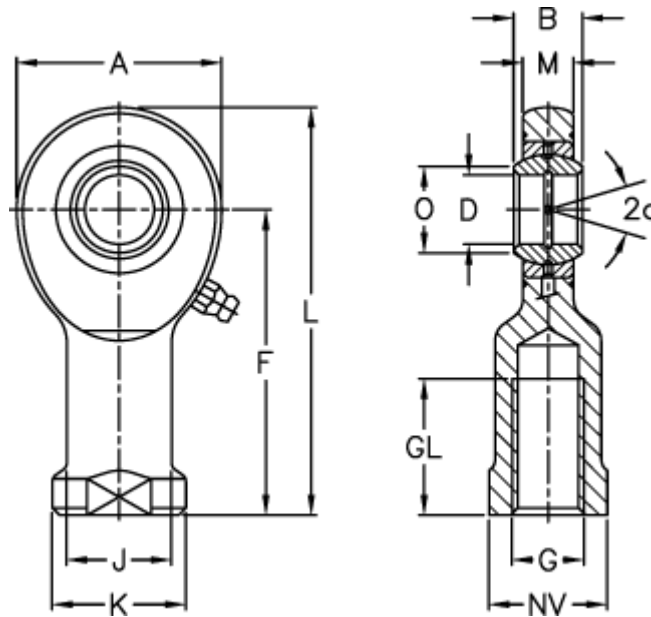

# Data Sheet

Article number: 03461045  
Description: Fluro Rod end EI 45-2RS  
Note: 45

## Measures

A	= 102	J	= 58
a (degrees)	= 7	K	= 70
B	= 32	L	= 196
D	= 45	M	= 27
Dynamic drive (kN)	= 127	NV	= 60
F	= 145	O	= 50.8
g	= M42x3	Static drive kN	= 263
GL	= 65	Weight	= 2500